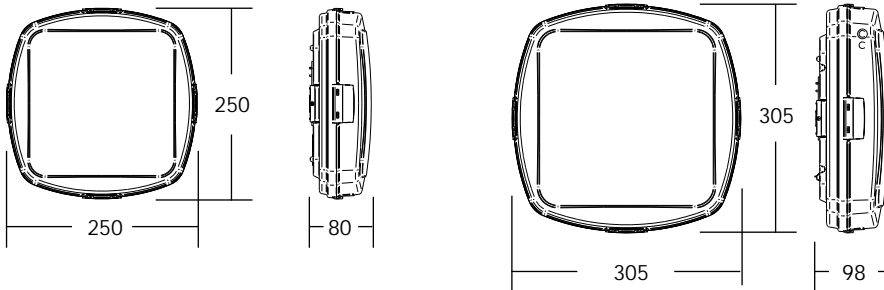

... with a big and invisible difference.

1. Bracket is fixed.
2. Wires are attached to connector.
3. Luminaires are safely awaiting finishing construction.
4. Buba+ is clicked on the bracket.

1. Fixation de l'étrier de montage. 2. Raccordement des câbles électriques. 3. Finition des surfaces sans risques pour les luminaires. 4. Buba+ est clipsé sur l'étrier.