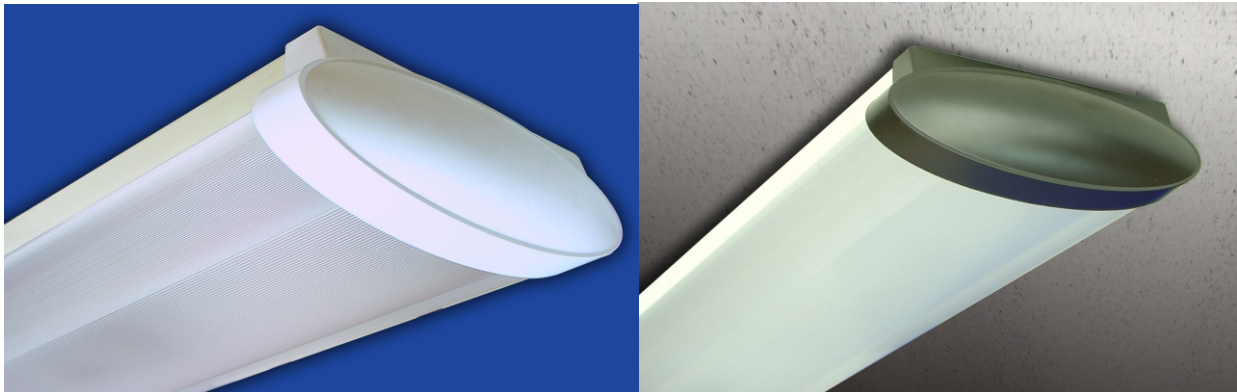

LILI LED : The Linear Lighting

Multipurpose indoor LED solution

Specifications :

Simple click-in connections

4000 K - 47 W / 55 W / 63 W versions

104 lm / W

Options :

Cable suspension